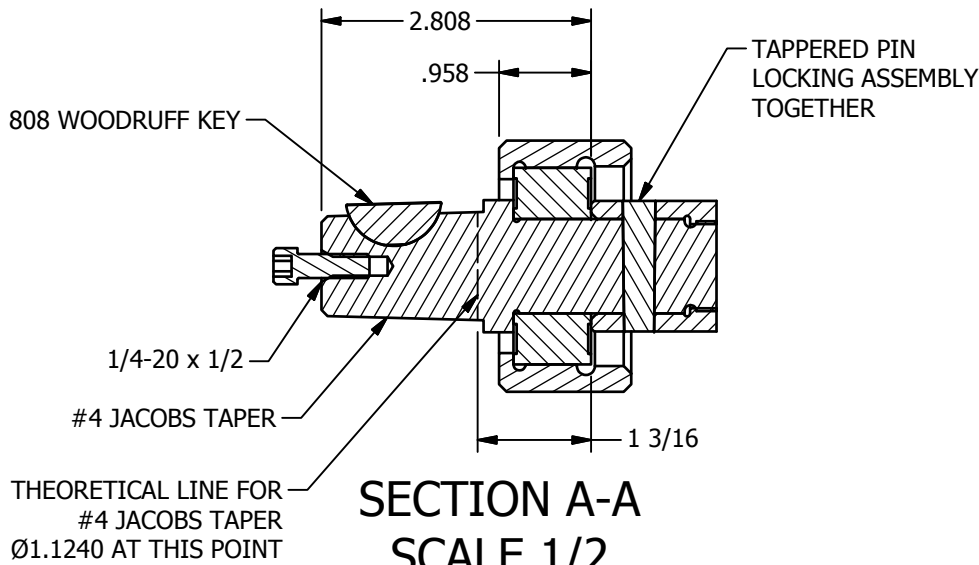

2

1

AAA PRODUCTS INTERNATIONAL
7114 Harry Hines Blvd
Dallas, TX 75235

TITLE: DRIVE SHAFT & SPINDLE ASSEMBLY,
#4 JACOBS MALE TAPER,
JIFFY DRILL

DRAWING NO.: DIM_3DJ4

2

4

1