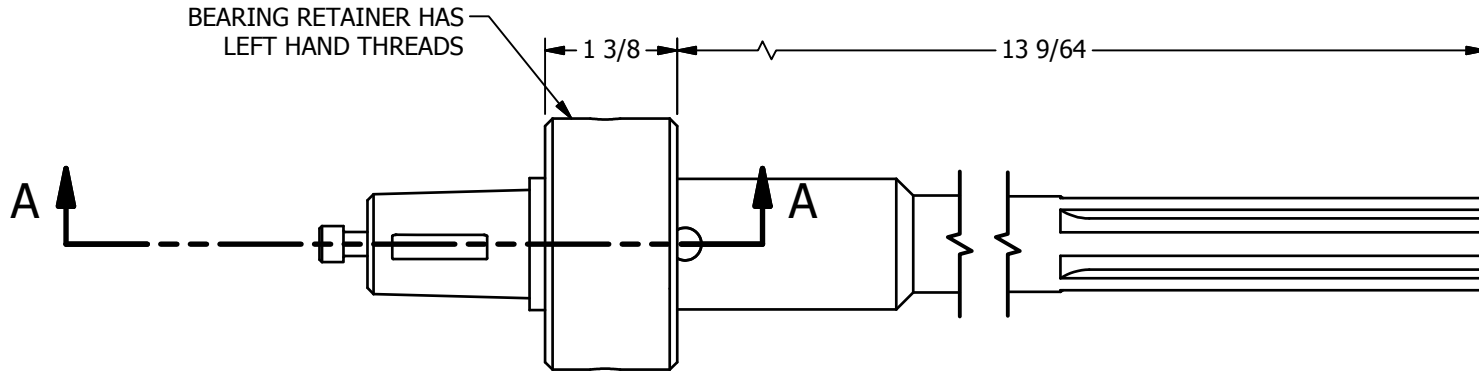

2

1

AAA PRODUCTS INTERNATIONAL
7114 Harry Hines Blvd
Dallas, TX 75235

TITLE: DRIVE SHAFT & SPINDLE ASSEMBLY,
#4 JACOBS MALE TAPER,
JIFFY DRILL

DRAWING NO.: DIM_3DJ4

2

4

1