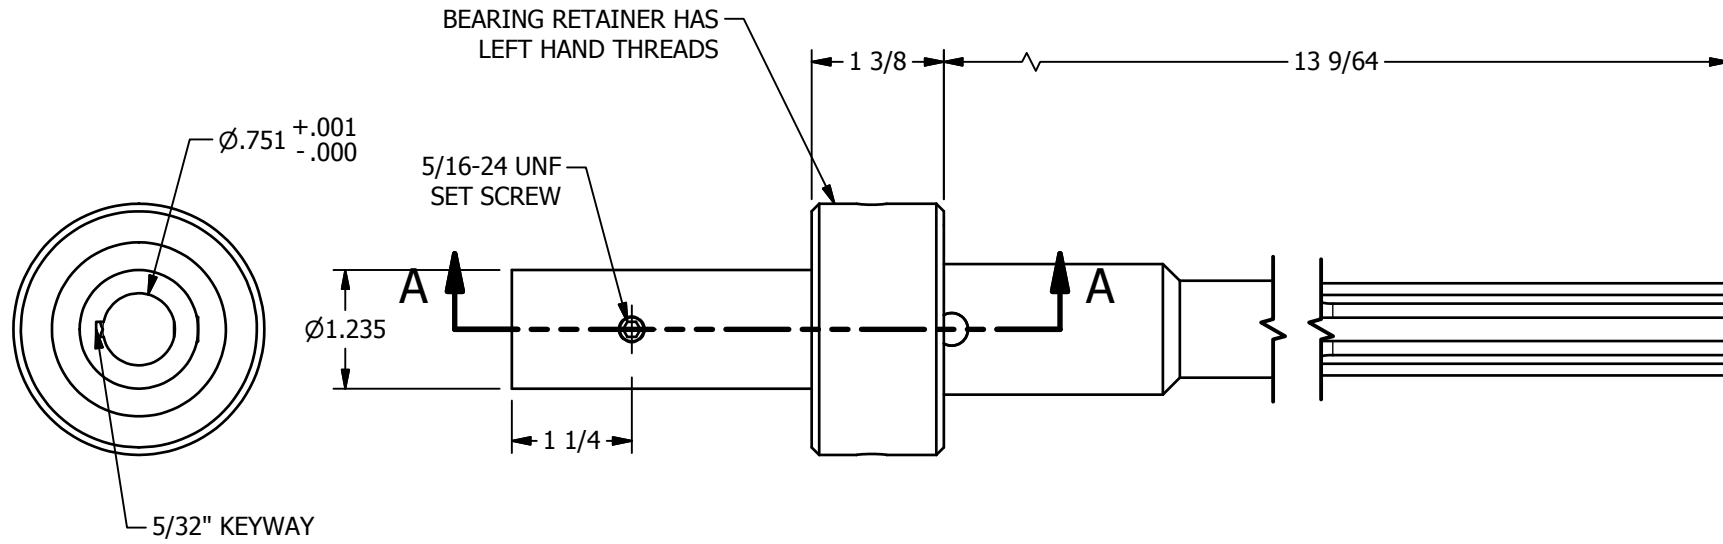

2

1

SECTION A-A
SCALE 1/2

AAA PRODUCTS INTERNATIONAL
7114 Harry Hines Blvd
Dallas, TX 75235

TITLE: DRIVE SHAFT & SPINDLE ASSEMBLY,
5/8" ADJUSTABLE SPINDLE ADAPTOR,
JIFFY DRILL

DRAWING NO.:

DIM_3DS34

2