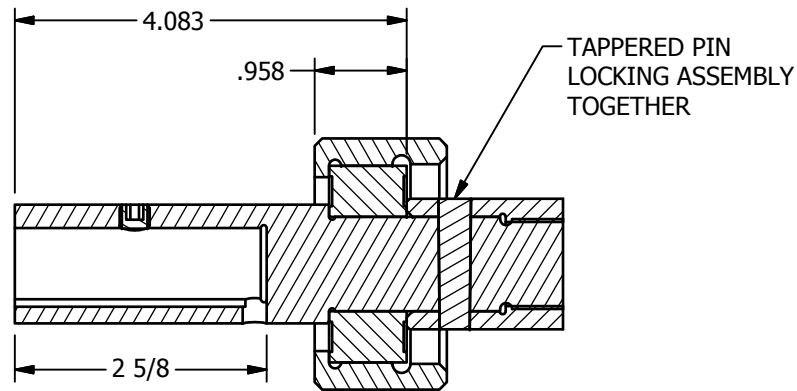

2

1

SECTION A-A
SCALE 1/2

AAA PRODUCTS INTERNATIONAL
7114 Harry Hines Blvd
Dallas, TX 75235

TITLE: DRIVE SHAFT & SPINDLE ASSEMBLY,
5/8" ADJUSTABLE SPINDLE ADAPTOR,
JIFFY DRILL

DRAWING NO.:

DIM_3DS34

2