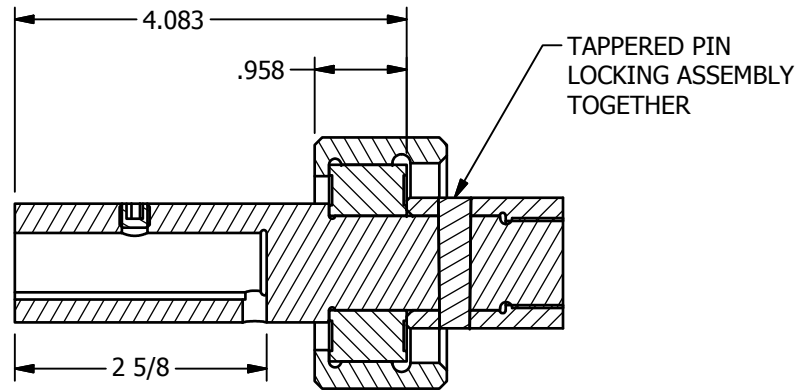

2

1

SECTION A-A
SCALE 1/2

AAA PRODUCTS INTERNATIONAL
7114 Harry Hines Blvd
Dallas, TX 75235

TITLE: DRIVE SHAFT & SPINDLE ASSEMBLY,
5/8" ADJUSTABLE SPINDLE ADAPTOR,
JIFFY DRILL

DRAWING NO.:

DIM_3DS58

2