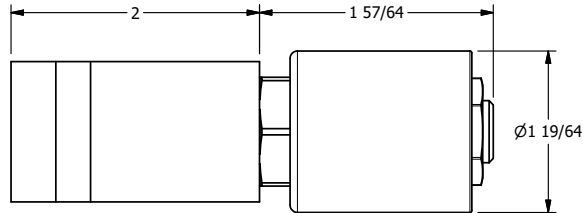

4

3

2

1

AAA
PRODUCTS
INTERNATIONAL

**AAA PRODUCTS
INTERNATIONAL**
7114 Harry Hines Blvd
Dallas, TX 75235

TITLE: RAPID ADVANCE VALVE,
SAE-04, 1/2" CONDUIT, 120/60

DRAWING NO.:
DIM_J450