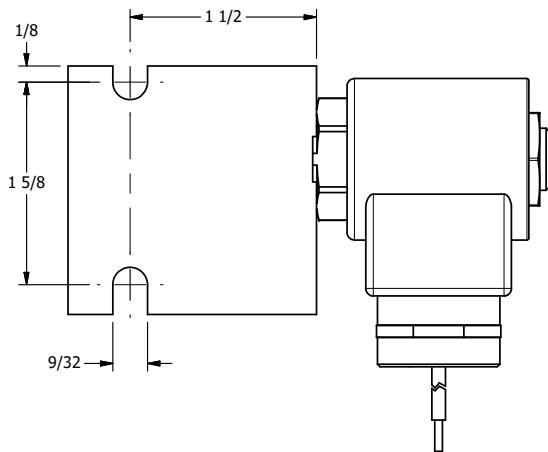

4

3

2

1

AAA
PRODUCTS
INTERNATIONAL

**AAA PRODUCTS
INTERNATIONAL**
7114 Harry Hines Blvd
Dallas, TX 75235

TITLE: RAPID ADVANCE VALVE,
SAE-04, 1/2" CONDUIT, 120/60

DRAWING NO.:
DIM_J450