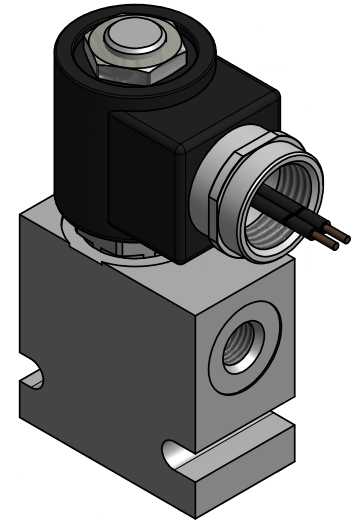

4

3

2

1

AAA
PRODUCTS
INTERNATIONAL

**AAA PRODUCTS
INTERNATIONAL**
7114 Harry Hines Blvd
Dallas, TX 75235

TITLE: RAPID ADVANCE VALVE,
SAE-04, 1/2" CONDUIT, 120/60

DRAWING NO.:
DIM_J450