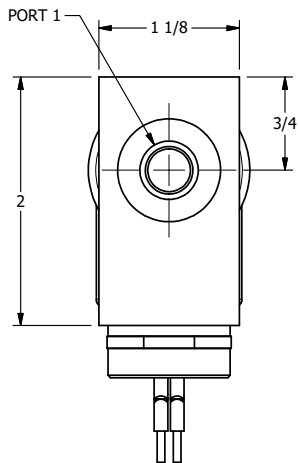

4

3

2

1

AAA
PRODUCTS
INTERNATIONAL

**AAA PRODUCTS
INTERNATIONAL**
7114 Harry Hines Blvd
Dallas, TX 75235

TITLE: RAPID ADVANCE VALVE,
SAE-04, 1/2" CONDUIT, 120/60

DRAWING NO.:
DIM_J450