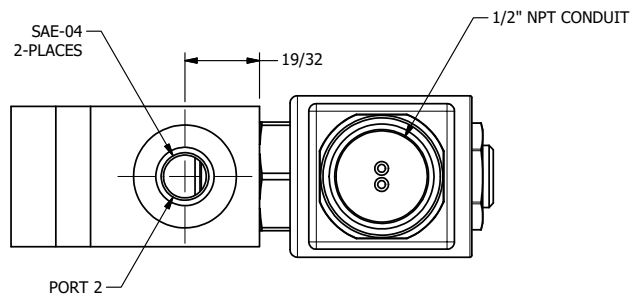

4

3

2

1

AAA
PRODUCTS
INTERNATIONAL

**AAA PRODUCTS
INTERNATIONAL**
7114 Harry Hines Blvd
Dallas, TX 75235

TITLE: RAPID ADVANCE VALVE,
SAE-04, 1/2" CONDUIT, 120/60

DRAWING NO.:
DIM_J450