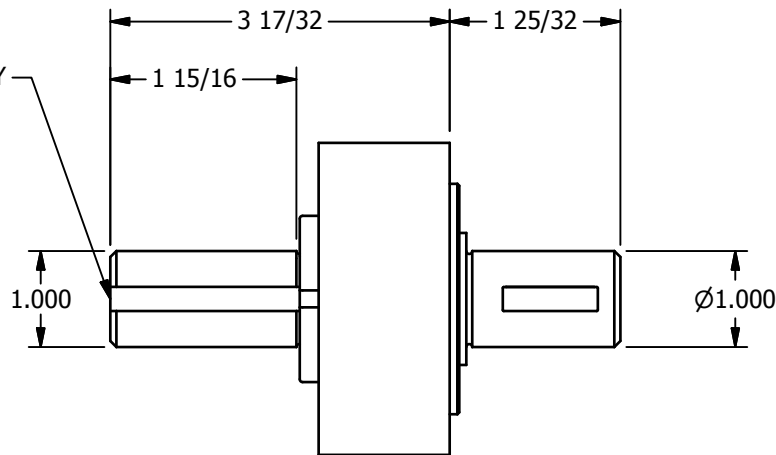

2

1

B

B

1/4" KEYWAY

PRESSURIZING PORT B WILL ROTATE THE
SHAFT COUNTER-CLOCKWISE.
(PRESSURIZE PORT A FOR CLOCKWISE)

A

A

**AAA PRODUCTS
INTERNATIONAL**
7114 Harry Hines Blvd
Dallas, TX 75235

TITLE:

JIFFY TAP & DRILL

DRAWING NO.:

DIM_SBA1

2

4

THE INFORMATION CONTAINED WITHIN THIS DOCUMENT IS PROPRIETARY TO AAA PRODUCTS AND MAY NOT BE DISCLOSED WITHOUT PRIOR WRITTEN CONSENT