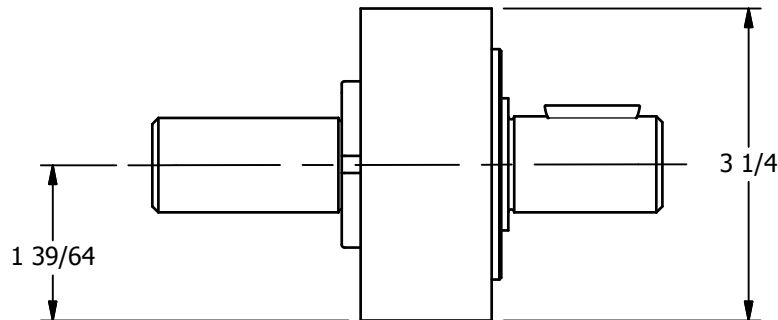

2

1

B

B

1/4" KEYWAY

PRESSURIZING PORT B WILL ROTATE THE
SHAFT COUNTER-CLOCKWISE.
(PRESSURIZE PORT A FOR CLOCKWISE)

A

A

**AAA PRODUCTS
INTERNATIONAL**
7114 Harry Hines Blvd
Dallas, TX 75235

TITLE:

JIFFY TAP & DRILL

DRAWING NO.:

DIM_SBA1

2

4

THE INFORMATION CONTAINED WITHIN THIS DOCUMENT IS PROPRIETARY TO AAA PRODUCTS AND MAY NOT BE DISCLOSED WITHOUT PRIOR WRITTEN CONSENT