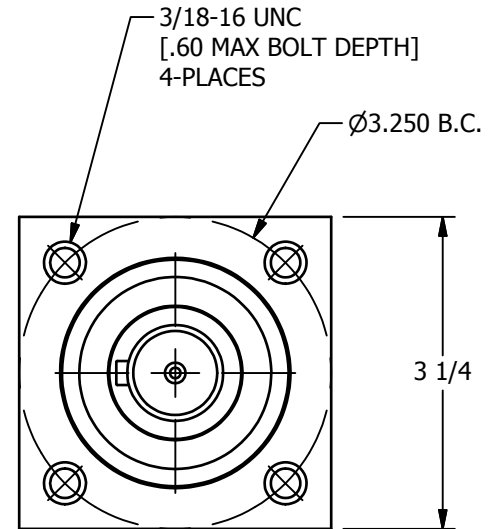

2

1

B

B

1/4" KEYWAY

PRESSURIZING PORT B WILL ROTATE THE
SHAFT COUNTER-CLOCKWISE.
(PRESSURIZE PORT A FOR CLOCKWISE)

A

A

**AAA PRODUCTS
INTERNATIONAL**
7114 Harry Hines Blvd
Dallas, TX 75235

TITLE:

JIFFY TAP & DRILL

DRAWING NO.:

DIM_SBA1

2

4

THE INFORMATION CONTAINED WITHIN THIS DOCUMENT IS PROPRIETARY TO AAA PRODUCTS AND MAY NOT BE DISCLOSED WITHOUT PRIOR WRITTEN CONSENT