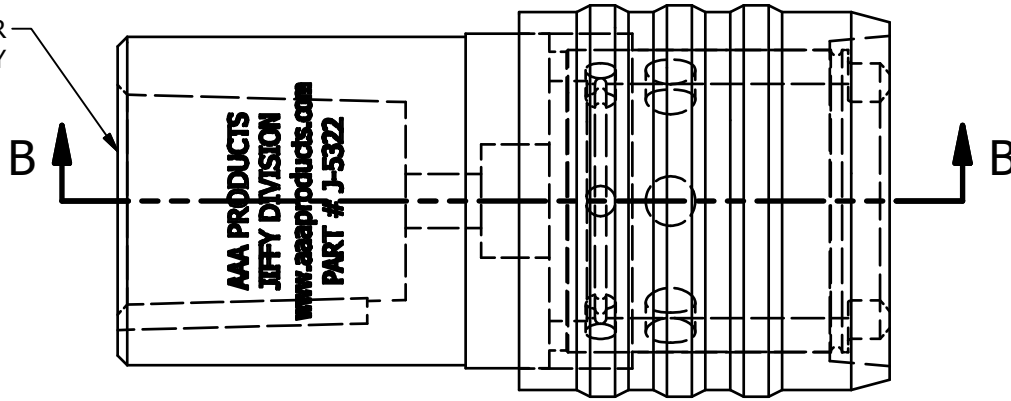

#4 JACOBS TAPER
WITH 1/4" KEY

AAA PRODUCTS
JIFFY DIVISION
www.aaaproducts.com
PART # J-5322

Ø2 1/32

.267

4 1/64

CAVITY FOR BILZ, T.M. SMITH
QUICK CHANGE STYLE BUSHINGS

THEORETICAL LINE FOR
#4 JACOBS TAPER
Ø1.1240 AT THIS POINT

SECTION B-B SCALE 1 : 1

**AAA PRODUCTS
INTERNATIONAL**
7114 Harry Hines Blvd
Dallas, TX 75235

TITLE: **QUICK CHANGE CHUCK,
JIFFY TAP**

DRAWING NO.:
DIM_CHUCK4