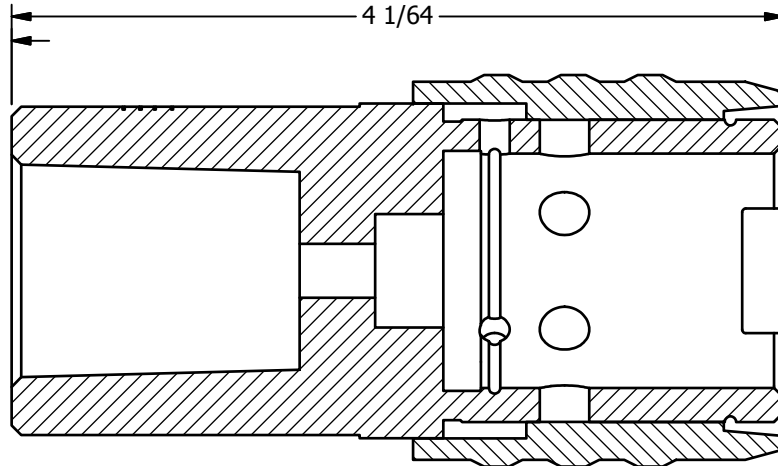

#4 JACOBS TAPER
WITH 1/4" KEY

AAA PRODUCTS
JIFFY DIVISION
www.aaaproducts.com
PART # J-5322

Ø2 1/32

.267

4 1/64

CAVITY FOR BILZ, T.M. SMITH
QUICK CHANGE STYLE BUSHINGS

THEORETICAL LINE FOR
#4 JACOBS TAPER
Ø1.1240 AT THIS POINT

SECTION B-B SCALE 1 : 1

**AAA PRODUCTS
INTERNATIONAL**
7114 Harry Hines Blvd
Dallas, TX 75235

TITLE: **QUICK CHANGE CHUCK,
JIFFY TAP**

DRAWING NO.:
DIM_CHUCK4