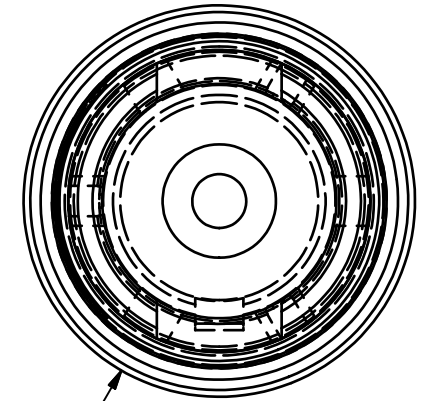

#4 JACOBS TAPER
WITH 1/4" KEY

AAA PRODUCTS
JIFFY DIVISION
www.aaaproducts.com
PART # J-5322

Ø2 1/32

.267

4 1/64

CAVITY FOR BILZ, T.M. SMITH
QUICK CHANGE STYLE BUSHINGS

THEORETICAL LINE FOR
#4 JACOBS TAPER
Ø1.1240 AT THIS POINT

SECTION B-B SCALE 1 : 1

**AAA PRODUCTS
INTERNATIONAL**
7114 Harry Hines Blvd
Dallas, TX 75235

TITLE: **QUICK CHANGE CHUCK,
JIFFY TAP**

DRAWING NO.:
DIM_CHUCK4