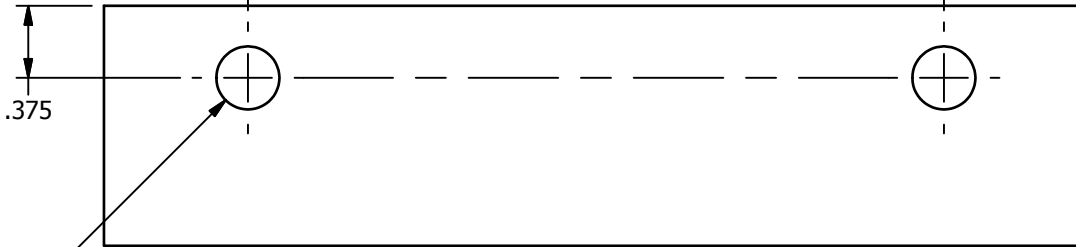

2

1

B

B

Ø21/64
2-PLACES

1/2" NPTF PORTS
3-PLACES

A

A

AAA PRODUCTS INTERNATIONAL
7114 Harry Hines Blvd
Dallas, TX 75235

TITLE: END PLATE, STACKING MANIFOLD,
1/2" NPTF SIDE PORTS

PART NO.: DIM_SMSC-4

2

1

THE INFORMATION CONTAINED WITHIN THIS DOCUMENT IS PROPRIETARY TO AAA PRODUCTS AND MAY NOT BE DISCLOSED WITHOUT PRIOR WRITTEN CONSENT