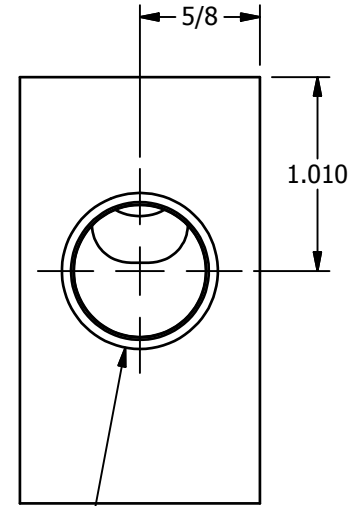

2

1

2 7/32

1/2" NPTF PORT  
PRESSURE BOOST

B

B

A

A

**AAA PRODUCTS  
INTERNATIONAL**  
7114 Harry Hines Blvd  
Dallas, TX 75235

TITLE: SPACER, 1-1/4 THICK,  
PRESSURE BOOST,  
STACKING VALVE, B-SERIES

PART NO.: DIM\_BEP4-2

2

1