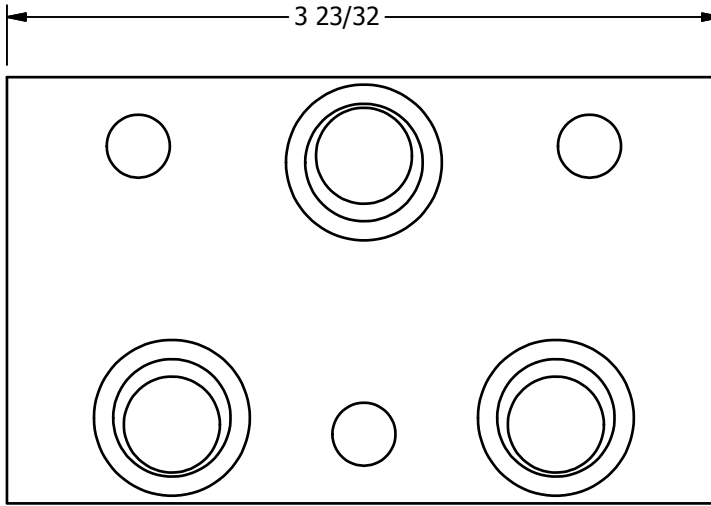

2

1

2 7/32

1/2" NPTF PORT  
PRESSURE BOOST

B

B

A

A

**AAA PRODUCTS  
INTERNATIONAL**  
7114 Harry Hines Blvd  
Dallas, TX 75235

TITLE: SPACER, 1-1/4 THICK,  
PRESSURE BOOST,  
STACKING VALVE, B-SERIES

PART NO.: DIM\_BEP4-2

2

1