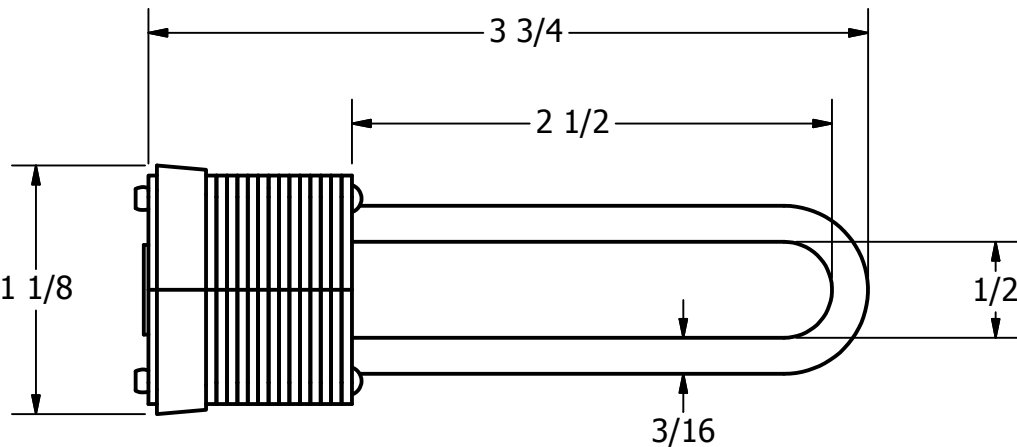

2

1

B

B

3/4

3 3/4

2 1/2

1 1/8

1/2

3/16

A

A

AAA PRODUCTS INTERNATIONAL
7114 Harry Hines Blvd
Dallas, TX 75235

TITLE:

MASTERLOCK No. 7,
LOCK-OUT

PART NO.: