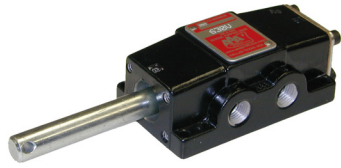

*Now Available From
AAA Products International*

Replacement Valves for Tire Changers

630V - ref# 8181986
Manual Stud Actuator
(No Spring)

631VY - ref# 8184369, 81843693A
Manual Stud Actuator
(Spring Center)

632V - ref# 8181995
Remote Pilot
(Spring Return)

633V - ref# 8787165
Manual Stud Actuator
(Pilot Return - Spring Asst.)

634VC - ref# 8183642
Hand Operated
(Spring Center)

635VC - ref# 8185585
Robo Arm
(Spring Center)

636VY - ref# 8185586
Auxiliary Arm
(Spring Center)

637VY - ref# 8185621
Roller Assist
(Spring Center)

638VY - ref# 8185581
Bead Loosener
(Spring Center)

639VY - ref# 8184878
Lift Assist
(Spring Center)

**Used in the tire changer industry
for over 18 years.**