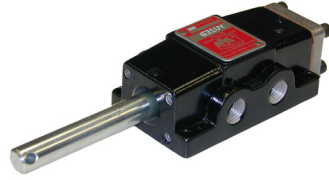

*Now Available From
AAA Products International*

Replacement Valves for Tire Changers

630V - ref# 8181986
Manual Stud Actuator
(No Spring)

631VY - ref# 8184369, 81843693A
Manual Stud Actuator
(Spring Center)

632V - ref# 8181995
Remote Pilot
(Spring Return)

633V - ref# 8787165
Manual Stud Actuator
(Pilot Return - Spring Asst.)

634VC - ref# 8183642
Hand Operated
(Spring Center)

635VC - ref# 8185585
Robo Arm
(Spring Center)

636VY - ref# 8185586
Auxiliary Arm
(Spring Center)

637VY - ref# 8185621
Roller Assist
(Spring Center)

638VY - ref# 8185581
Bead Loosener
(Spring Center)

639VY - ref# 8184878
Lift Assist
(Spring Center)

**Used in the tire changer industry
for over 18 years.**