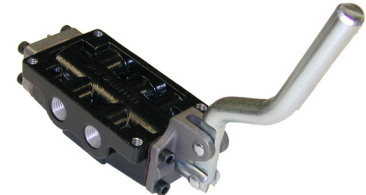

*Now Available From
AAA Products International*

Replacement Valves for Tire Changers

630V - ref# 8181986
Manual Stud Actuator
(No Spring)

631VY - ref# 8184369, 81843693A
Manual Stud Actuator
(Spring Center)

632V - ref# 8181995
Remote Pilot
(Spring Return)

633V - ref# 8787165
Manual Stud Actuator
(Pilot Return - Spring Asst.)

634VC - ref# 8183642
Hand Operated
(Spring Center)

635VC - ref# 8185585
Robo Arm
(Spring Center)

636VY - ref# 8185586
Auxiliary Arm
(Spring Center)

637VY - ref# 8185621
Roller Assist
(Spring Center)

638VY - ref# 8185581
Bead Loosener
(Spring Center)

639VY - ref# 8184878
Lift Assist
(Spring Center)

**Used in the tire changer industry
for over 18 years.**