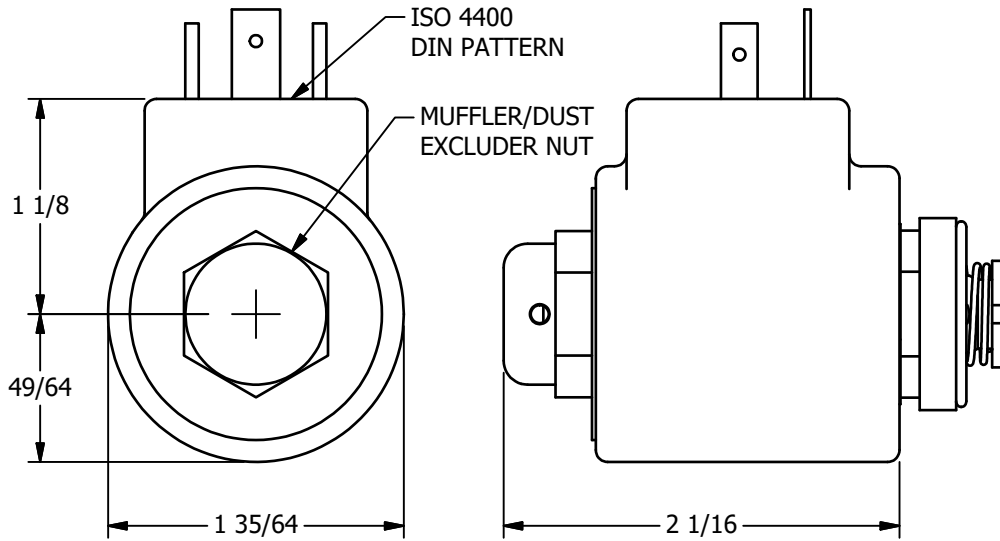

2

1

B

B

A

A

**AAA PRODUCTS
INTERNATIONAL**
7114 Harry Hines Blvd
Dallas, TX 75235

TITLE: CLASSIC SOLENOID, ISO 4400 DIN,
DUST EXCLUDER

DRAWING NO.:

DIM_AY-38EDL

2

4

1