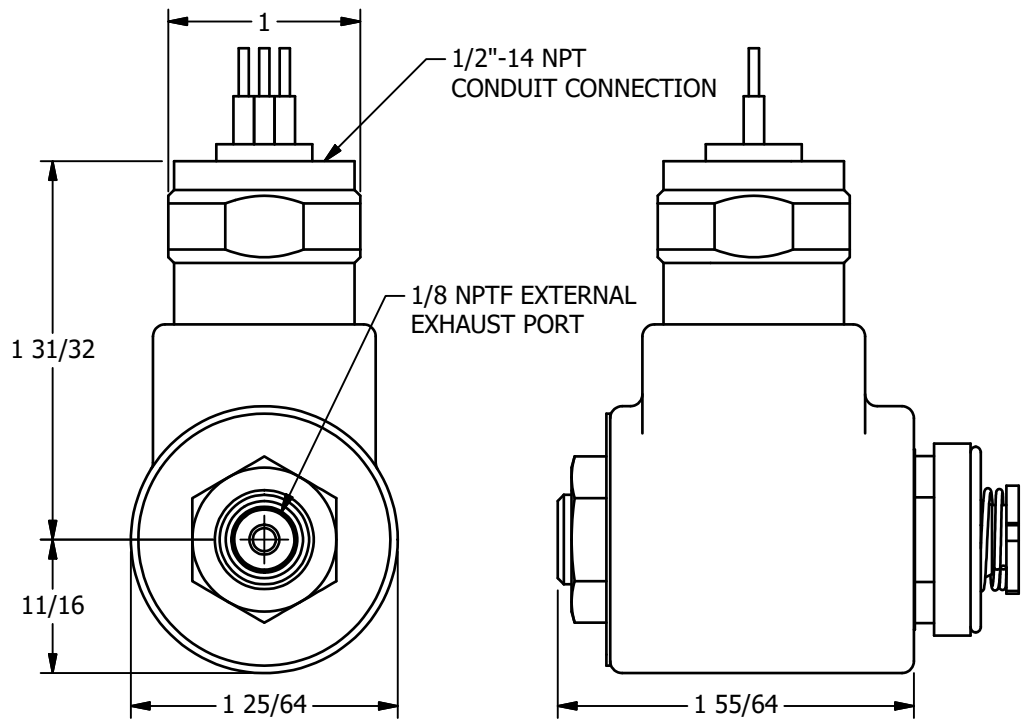

2

1

**AAA PRODUCTS INTERNATIONAL**  
 7114 Harry Hines Blvd  
 Dallas, TX 75235

TITLE: CLASSIC SOLENOID, MOLD-OVER,  
 TAPPED EXHAUST

DRAWING NO.:  
 DIM\_AY-38MT

2

4

1